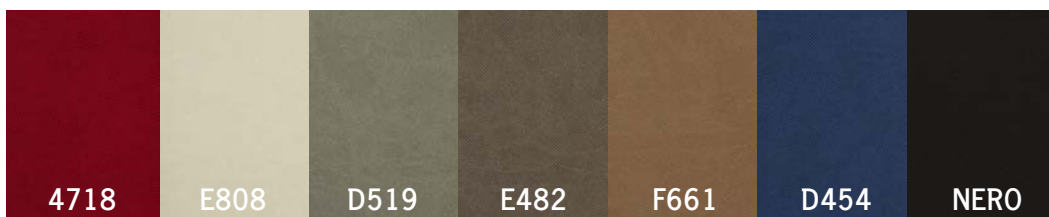

FELOS

PONY SKIN

KUBIC

YUTA

SMART